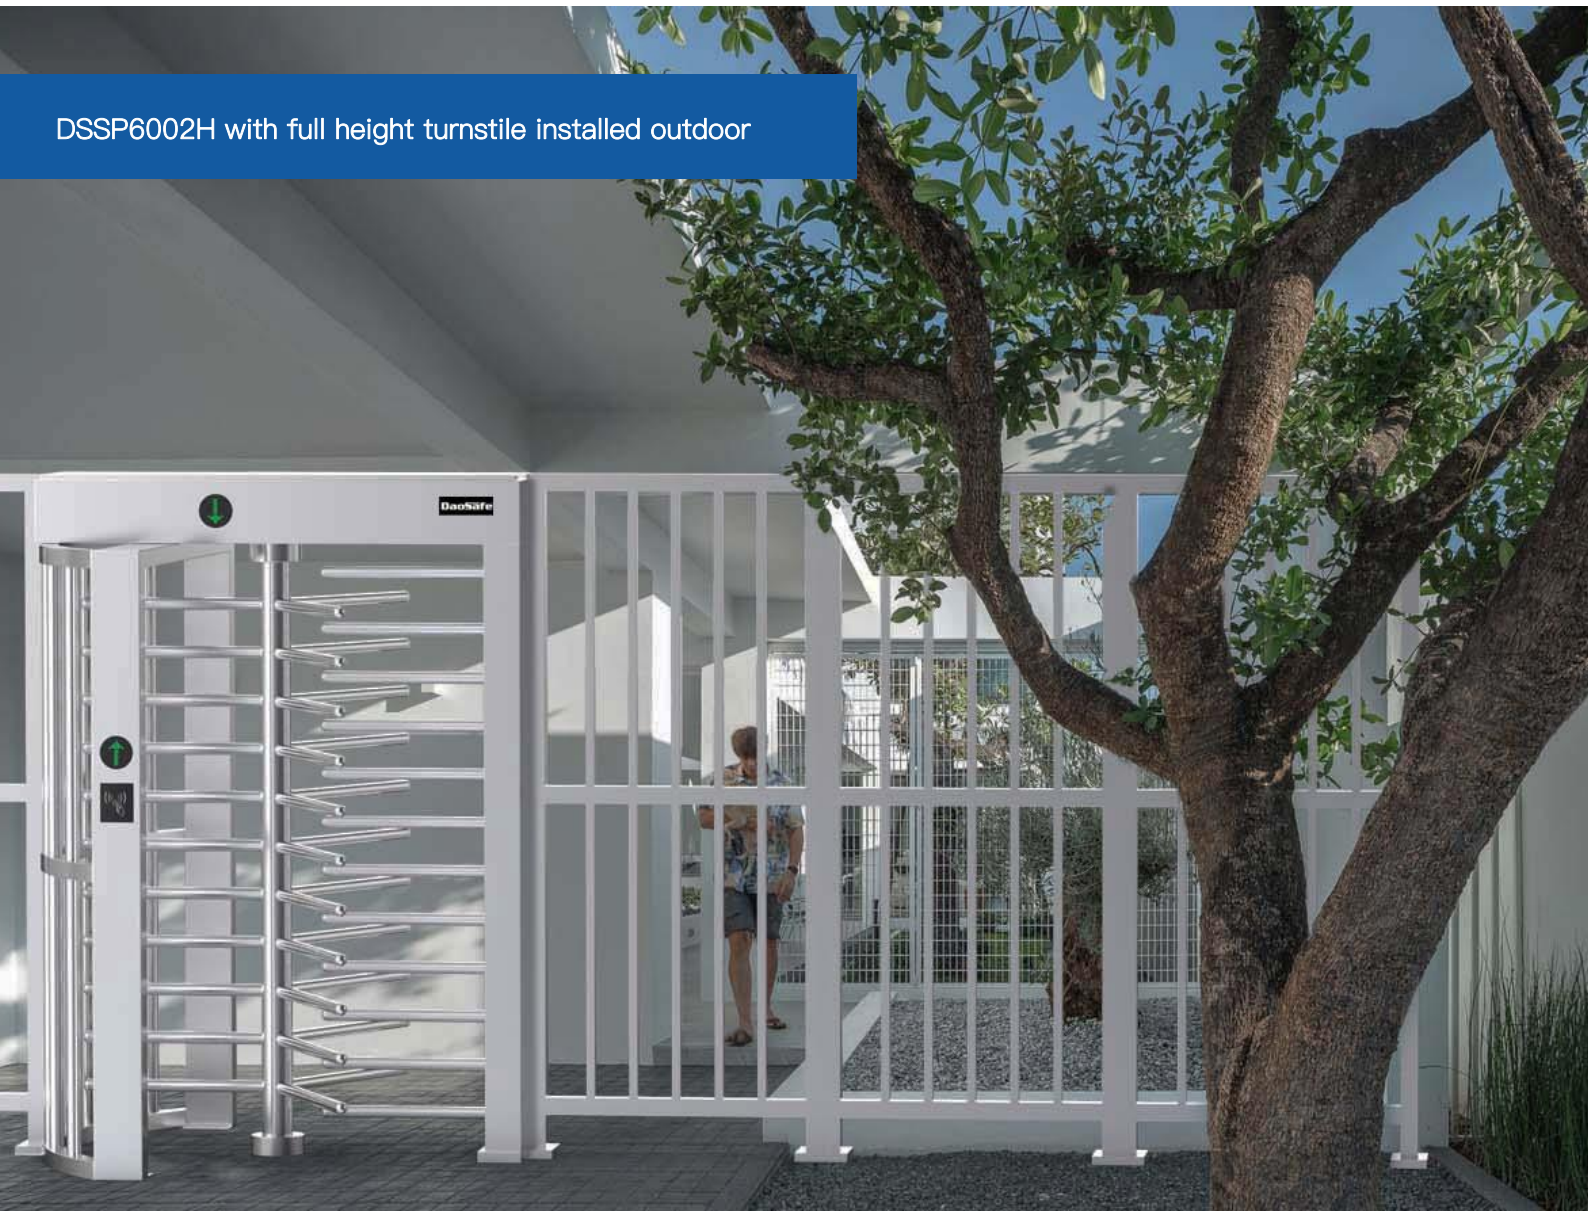

### Railing

DSSP6002H railing is designed to enclose open space that needs to be secured completing your passageway.

Easily to floor mount, can well match with various models of Daosafe full height turnstiles.

The post is made of brushed stainless steel which is robust, rigid, anti-rust and durable.

With Full Height Turnstile

DSSP6002H with full height turnstile installed outdoor