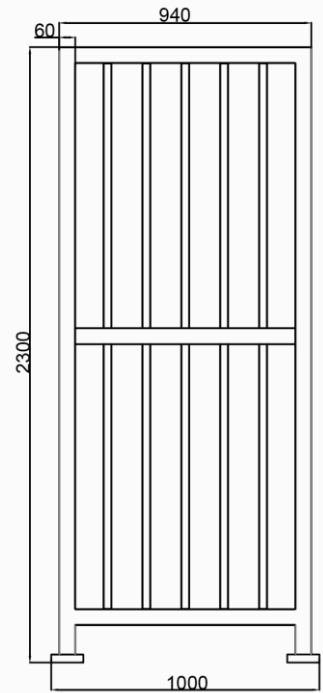

## Specifications

Model No.	DSSP6002H
Type	Railing
Brand	Daosafe
Material	304 Full Stainless Steel
Dimension	1000*2300mm(can be customized)
Weight	15kg/pcs
Installation	Floor Mount
Optional Model	DSSP6002G, DSSP6002H, DSSP6002S

## Dimensions

Front View

Side View

Top View